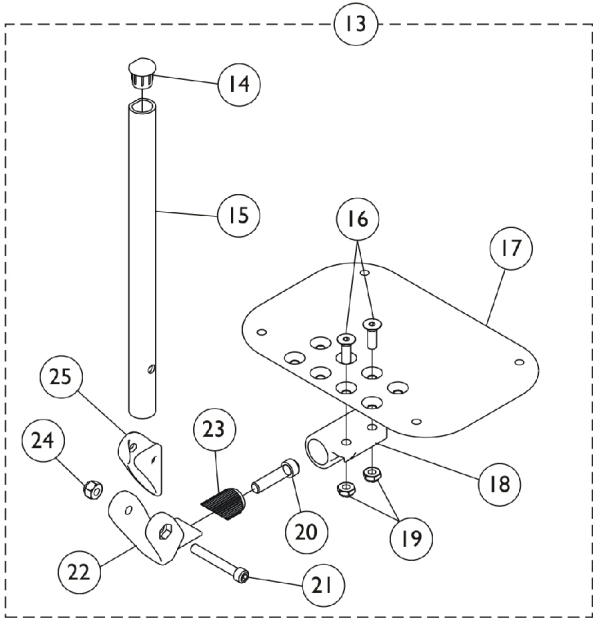

Adjustable Angle Footplate Assemblies - AT5543

Used on 60° and 70° Footrests

Used on ELRSS Style Elevating Legrests

Adjustable Angle Footplate Assemblies - AT5543

Item Number	Note	Part Number	Description	Quantity Per	
				Package	Assembly
1	C	See Chart	#1 60° and 70° Non Tapered Footrests	1	1
2		1113578	Screw, Socket Flat Head (1/4-28 x 3/4")	1	2
3	F	1113572	Footplate, Adjustable Angle, Medium, Black (4-1/4" W x 8" L)	1	1
3	F	1113573	Footplate, Adjustable Angle, Large, Black (5-1/4" W x 8" L)	1	1
3	F	1113574	Footplate, Adjustable Angle, Extra Large, Black (6-1/4" W x 8" L)	1	1
3	F	1113575	Footplate, Adjustable Angle, XX- Large, Black (7-1/4" W x 8" L)	1	1
4		1113528	Bracket, Adjustable Angle Footplate, Black	1	1
5		1025765	Locknut (1/4-28)	1	2
6		1021344	Screw, Socket Head (5/16-18 x 1-1/2")	1	1
7		1113530	Attachment, Hinge	1	1
8		1096810	Screw, Socket Head (1/4-28 x 1-3/4")	1	1
9		1113529	Hinge, Adjustable Angle Footrest	1	1
10		1065362	Locknut (1/4-28)	1	1
11		1114688	Spacer, Hinge, Black	1	1
12	A	1114699	Tube, Pivot/Slide, Straight, Black (10-1/4")	1	1
12	B	1114700	Tube, Pivot/Slide, Straight, 2" Longer ALPT, Black (12-1/4")	1	1
13	D	See Chart	#13 ELRSS Style Elevating Legrests	1	1
14		1134427	Package, Plug Button, Black, "D" Shaped (3/4")	10	1
15	E	1134433	Pivot/Slide Tube w/ D Insert, Black	1	1
15	E	1134432	Pivot/Slide Tube w/ D Insert, Black (2" Longer)	1	1
16		1113578	Screw, Socket Flat Head (1/4-28 x 3/4")	1	2
17		1113573	Footplate, Adjustable Angle, Large, Black (5-1/4" W x 8" L)	1	1
17		1113574	Footplate, Adjustable Angle, Extra Large, Black (6-1/4" W x 8" L)	1	1
17		1113575	Footplate, Adjustable Angle, XX- Large, Black (7-1/4" W x 8" L)	1	1
18		1113528	Bracket, Adjustable Angle Footplate, Black	1	1
19		1025765	Locknut (1/4-28)	1	2
20		1021343	Screw, Socket Head (5/16-18 x 1-1/4")	1	1
21		1096810	Screw, Socket Head (1/4-28 x 1-3/4")	1	1
22		1113529	Hinge, Adjustable Angle Footrest	1	1
23		1113530	Attachment, Hinge	1	1
24		1065362	Locknut (1/4-28)	1	1
25		1114688	Spacer, Hinge, Black	1	1