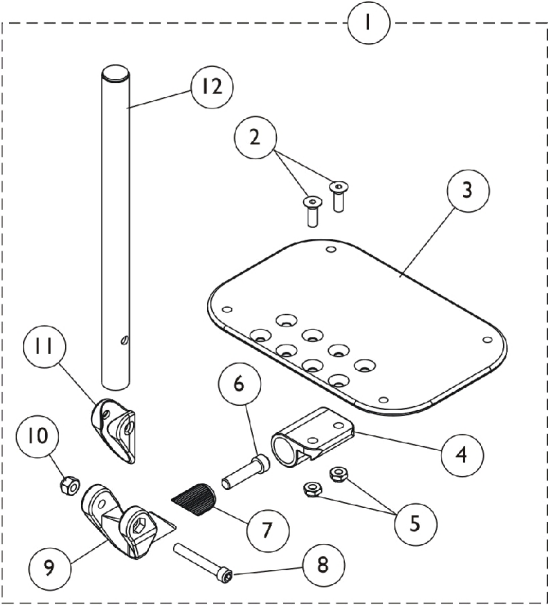

Adjustable Angle Footplate Assemblies - AT5543

Used on 60° and 70° Footrests

Used on ELRSS Style Elevating Legrests

Adjustable Angle Footplate Assemblies - AT5543

Item Number	Note	Part Number	Description	Quantity Per	
				Package	Assembly
1	C	See Chart	#1 60° and 70° Non Tapered Footrests	1	1
2		1113578	Screw, Socket Flat Head (1/4-28 x 3/4")	1	2
3	F	1113572	Footplate, Adjustable Angle, Medium, Black (4-1/4" W x 8" L)	1	1
3	F	1113573	Footplate, Adjustable Angle, Large, Black (5-1/4" W x 8" L)	1	1
3	F	1113574	Footplate, Adjustable Angle, Extra Large, Black (6-1/4" W x 8" L)	1	1
3	F	1113575	Footplate, Adjustable Angle, XX- Large, Black (7-1/4" W x 8" L)	1	1
4		1113528	Bracket, Adjustable Angle Footplate, Black	1	1
5		1025765	Locknut (1/4-28)	1	2
6		1021344	Screw, Socket Head (5/16-18 x 1-1/2")	1	1
7		1113530	Attachment, Hinge	1	1
8		1096810	Screw, Socket Head (1/4-28 x 1-3/4")	1	1
9		1113529	Hinge, Adjustable Angle Footrest	1	1
10		1065362	Locknut (1/4-28)	1	1
11		1114688	Spacer, Hinge, Black	1	1
12	A	1114699	Tube, Pivot/Slide, Straight, Black (10-1/4")	1	1
12	B	1114700	Tube, Pivot/Slide, Straight, 2" Longer ALPT, Black (12-1/4")	1	1
13	D	See Chart	#13 ELRSS Style Elevating Legrests	1	1
14		1134427	Package, Plug Button, Black, "D" Shaped (3/4")	10	1
15	E	1134433	Pivot/Slide Tube w/ D Insert, Black	1	1
15	E	1134432	Pivot/Slide Tube w/ D Insert, Black (2" Longer)	1	1
16		1113578	Screw, Socket Flat Head (1/4-28 x 3/4")	1	2
17		1113573	Footplate, Adjustable Angle, Large, Black (5-1/4" W x 8" L)	1	1
17		1113574	Footplate, Adjustable Angle, Extra Large, Black (6-1/4" W x 8" L)	1	1
17		1113575	Footplate, Adjustable Angle, XX- Large, Black (7-1/4" W x 8" L)	1	1
18		1113528	Bracket, Adjustable Angle Footplate, Black	1	1
19		1025765	Locknut (1/4-28)	1	2
20		1021343	Screw, Socket Head (5/16-18 x 1-1/4")	1	1
21		1096810	Screw, Socket Head (1/4-28 x 1-3/4")	1	1
22		1113529	Hinge, Adjustable Angle Footrest	1	1
23		1113530	Attachment, Hinge	1	1
24		1065362	Locknut (1/4-28)	1	1
25		1114688	Spacer, Hinge, Black	1	1