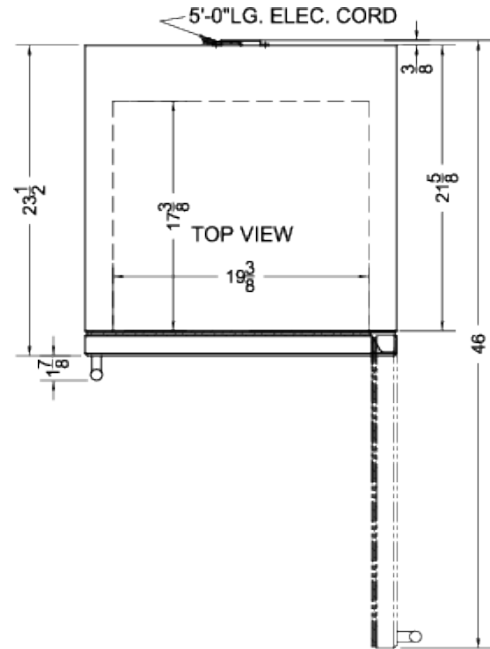

PTHC65G

36" x 23.63" x 23.5" (H x W x D)

Single chamber passive heating blanket warmer with glass door, stainless steel interior and exterior, digital thermostat, and lock

Highlights:

Designed and assembled in the USA

PTHC65G Specifications:

Overview	
Nominal Height	36.0" (91 cm)
Height of Cabinet	36.0" (91 cm)
Nominal Width	24.0" (61 cm)
Width	23.63" (60 cm)
Nominal Depth	24.0" (61 cm)
Depth	23.5" (60 cm)
Depth with Handle	25.38" (64 cm)
Depth with door at 90°	46.0" (117 cm)
Capacity	4.57 cu.ft. (129 L)
Door	Glass
Cabinet	Stainless Steel
US Electrical Safety	ETL
Canadian Electrical Safety	ETL-C
Amps	5.5
Voltage/Frequency	115 V AC/60 Hz
Weight	90.0 lbs. (41 kg)
Parts & Labor Warranty	1 Year
UPC	761101066110
Warming Cabinet	
Door Swing	RHD
Reversible	Factory Reversible
Adjustable Shelves	Yes
Shelf Type	Chrome
Shelf Qty	3
Thermostat Type	Digital
Interior Height	22.5" (57 cm)
Interior Width	19.38" (49 cm)
Interior Depth	17.38" (44 cm)
Level Legs	4
Dolly	Optional
Temperature Range	90 to 140°F