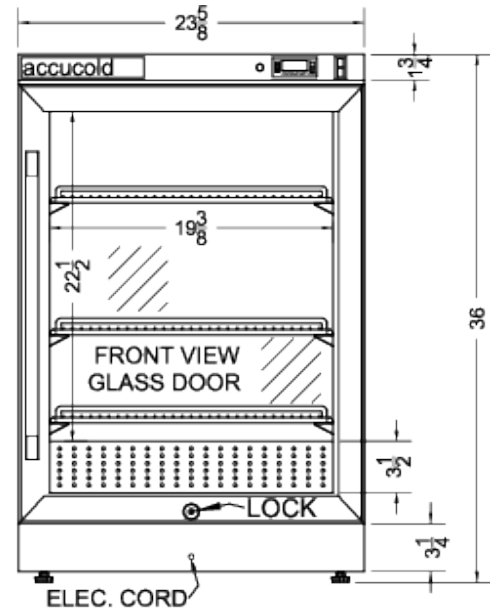

No internal fans or moving parts ensure silent, safe, and efficient operation

Stainless steel interior for durable use and easy cleaning

Product Features:

90 to 140°F temperature range	Designed and set to keep blankets warm in hospitals, medical and physical therapy offices, spas, and other facilities
Passive heating	Fixed heaters located at the bottom of the cabinet with no fans or moving parts to minimize lint buildup for safer, more efficient use
Digital thermostat	Electronic controls are conveniently located externally for easy temperature adjustment
Electronic readout	Large LED temperature display ensures your staff can easily monitor the interior temperature
Silent operation	No moving parts to ensure a quiet performance
Double pane tempered glass door	Heat-safe glass door offers a full view of stored contents, with a stainless steel door trim to highlight the interior
Professional handle	Stainless steel handle completes the professional look
Stainless steel interior	Interior walls are constructed from stainless steel to ensure lasting durability and easy cleaning
Cantilevered shelving system	Three easily adjustable chrome shelves to accommodate virtually any size

PTHC65G Specifications:

Overview	
Nominal Height	36.0" (91 cm)
Height of Cabinet	36.0" (91 cm)
Nominal Width	24.0" (61 cm)
Width	23.63" (60 cm)
Nominal Depth	24.0" (61 cm)
Depth	23.5" (60 cm)
Depth with Handle	25.38" (64 cm)
Depth with door at 90°	46.0" (117 cm)
Capacity	4.57 cu.ft. (129 L)
Door	Glass
Cabinet	Stainless Steel
US Electrical Safety	ETL
Canadian Electrical Safety	ETL-C
Amps	5.5
Voltage/Frequency	115 V AC/60 Hz
Weight	90.0 lbs. (41 kg)
Parts & Labor Warranty	1 Year
UPC	761101066110
Warming Cabinet	
Door Swing	RHD
Reversible	Factory Reversible
Adjustable Shelves	Yes
Shelf Type	Chrome
Shelf Qty	3
Thermostat Type	Digital
Interior Height	22.5" (57 cm)
Interior Width	19.38" (49 cm)
Interior Depth	17.38" (44 cm)
Level Legs	4
Dolly	Optional
Temperature Range	90 to 140°F