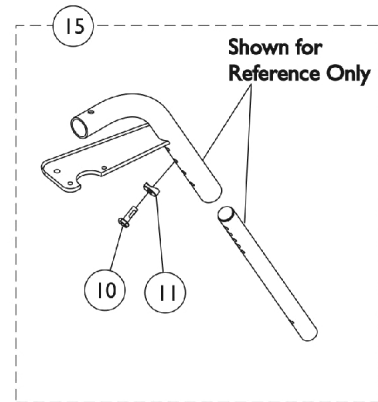

Swingaway Footrest Support Assemblies

60, 70, 80 and 90 Degrees

Swingaway Footrest Support Assemblies

60, 70, 80 and 90 Degrees

Item Number	Note	Part Number	Description	Quantity Per	
				Package	Assembly
1	A,B	See Chart	#1 Swingaway Footrest Support Assemblies (60, 70, 80, and 90 Degrees)	1	1
2	G	1056328	Plug Button, Black (1")	1	1
3		1017148	Pivot, Footrest	1	1
4		1025736	Locknut (1/4-20)	1	1
5		1025451	Screw, Slotted Hex Washer Head (#10-32 x 5/8")	1	2
6		1017423	Screw, Slotted Hex Washer Head w/ Patch (#10-32 x 1/2")	1	1
7		1025454	Housing, Latch - Right	1	1
7		1025455	Housing, Latch - Left	1	1
8		1026124	Collar, Anti-Rattle	1	1
9		1001762	Screw, Socket Button Head (1/4-20 x 1-3/4")	1	1
10		1045267	Screw, Hex Head w/ Patch (1/4-20 x 3/4")	1	1
11		1026099	Spacer, Coved (1/4 x 11/16 x 1/2")	1	1
12	A	1038232-NLA	NLA - Extension, Footrest, Color	1	1
13	H	1020534	Insert, Threaded	1	1
14	A,C	8881038231	Kit, 3" Extension w/ Hardware (Pair)	1	1
15	D	1028004	Kit, Pivot Slide Tube Mounting Hardware (Pair)	1	1
16	E,F	1026703	Kit, Pivot/Slide Tube Mounting Hardware (Pair)	1	1

NOTE: A - Specify frame finish when ordering.
 B - Includes Footrest Support and items 2-9
 C - Includes items 10-12. Hardware quantity accommodates the right and left side
 D - Includes items 10 and 11. For use on 60 degree and 70 degree front riggings, see exception below.
 E - Includes items 10, 11 and 13. Hardware quantity accommodates the right and left side
 F - For use on 60 degree front riggings without longer pivot/slide tube and 1651 footplate option only.
 G - Use a quantity of two when replacing parts for an MFX style footrest.
 H - As of 8/15/03, the Threaded Insert was revised from 3 to 5 Holes. Threaded Insert is Backward Compatible and does not require ordering in Pairs.