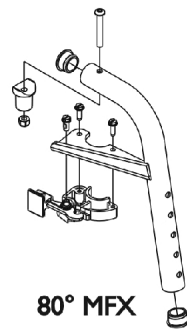

Swingaway Footrest Support Assemblies

60, 70, 80 and 90 Degrees

Swingaway Footrest Support Assemblies

60, 70, 80 and 90 Degrees

Item Number	Note	Part Number	Description	Quantity Per	
				Package	Assembly
1	A,B	See Chart	#1 Swingaway Footrest Support Assemblies (60, 70, 80, and 90 Degrees)	1	1
2	G	1056328	Plug Button, Black (1")	1	1
3		1017148	Pivot, Footrest	1	1
4		1025736	Locknut (1/4-20)	1	1
5		1025451	Screw, Slotted Hex Washer Head (#10-32 x 5/8")	1	2
6		1017423	Screw, Slotted Hex Washer Head w/ Patch (#10-32 x 1/2")	1	1
7		1025454	Housing, Latch - Right	1	1
7		1025455	Housing, Latch - Left	1	1
8		1026124	Collar, Anti-Rattle	1	1
9		1001762	Screw, Socket Button Head (1/4-20 x 1-3/4")	1	1
10		1045267	Screw, Hex Head w/ Patch (1/4-20 x 3/4")	1	1
11		1026099	Spacer, Coved (1/4 x 11/16 x 1/2")	1	1
12	A	1038232-NLA	NLA - Extension, Footrest, Color	1	1
13	H	1020534	Insert, Threaded	1	1
14	A,C	8881038231	Kit, 3" Extension w/ Hardware (Pair)	1	1
15	D	1028004	Kit, Pivot Slide Tube Mounting Hardware (Pair)	1	1
16	E,F	1026703	Kit, Pivot/Slide Tube Mounting Hardware (Pair)	1	1

NOTE: A - Specify frame finish when ordering.
 B - Includes Footrest Support and items 2-9
 C - Includes items 10-12. Hardware quantity accommodates the right and left side
 D - Includes items 10 and 11. For use on 60 degree and 70 degree front riggings, see exception below.
 E - Includes items 10, 11 and 13. Hardware quantity accommodates the right and left side
 F - For use on 60 degree front riggings without longer pivot/slide tube and 1651 footplate option only.
 G - Use a quantity of two when replacing parts for an MFX style footrest.
 H - As of 8/15/03, the Threaded Insert was revised from 3 to 5 Holes. Threaded Insert is Backward Compatible and does not require ordering in Pairs.