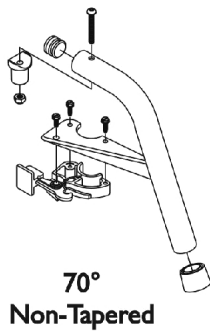

Swingaway Footrest Support Assemblies

60, 70, 80 and 90 Degrees

Swingaway Footrest Support Assemblies

60, 70, 80 and 90 Degrees

Item Number	Note	Part Number	Description	Quantity Per	
				Package	Assembly
1	A,B	See Chart	#1 Swingaway Footrest Support Assemblies (60, 70, 80, and 90 Degrees)	1	1
2	G	1056328	Plug Button, Black (1")	1	1
3		1017148	Pivot, Footrest	1	1
4		1025736	Locknut (1/4-20)	1	1
5		1025451	Screw, Slotted Hex Washer Head (#10-32 x 5/8")	1	2
6		1017423	Screw, Slotted Hex Washer Head w/ Patch (#10-32 x 1/2")	1	1
7		1025454	Housing, Latch - Right	1	1
7		1025455	Housing, Latch - Left	1	1
8		1026124	Collar, Anti-Rattle	1	1
9		1001762	Screw, Socket Button Head (1/4-20 x 1-3/4")	1	1
10		1045267	Screw, Hex Head w/ Patch (1/4-20 x 3/4")	1	1
11		1026099	Spacer, Coved (1/4 x 11/16 x 1/2")	1	1
12	A	1038232-NLA	NLA - Extension, Footrest, Color	1	1
13	H	1020534	Insert, Threaded	1	1
14	A,C	8881038231	Kit, 3" Extension w/ Hardware (Pair)	1	1
15	D	1028004	Kit, Pivot Slide Tube Mounting Hardware (Pair)	1	1
16	E,F	1026703	Kit, Pivot/Slide Tube Mounting Hardware (Pair)	1	1

NOTE: A - Specify frame finish when ordering.
 B - Includes Footrest Support and items 2-9
 C - Includes items 10-12. Hardware quantity accommodates the right and left side
 D - Includes items 10 and 11. For use on 60 degree and 70 degree front riggings, see exception below.
 E - Includes items 10, 11 and 13. Hardware quantity accommodates the right and left side
 F - For use on 60 degree front riggings without longer pivot/slide tube and 1651 footplate option only.
 G - Use a quantity of two when replacing parts for an MFX style footrest.
 H - As of 8/15/03, the Threaded Insert was revised from 3 to 5 Holes. Threaded Insert is Backward Compatible and does not require ordering in Pairs.