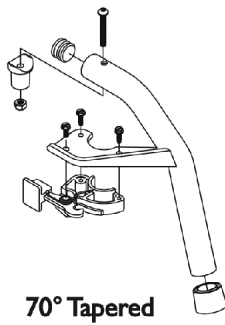

Swingaway Footrest Support Assemblies

60, 70, 80 and 90 Degrees

Swingaway Footrest Support Assemblies

60, 70, 80 and 90 Degrees

Item Number	Note	Part Number	Description	Quantity Per	
				Package	Assembly
1	A,B	See Chart	#1 Swingaway Footrest Support Assemblies (60, 70, 80, and 90 Degrees)	1	1
2	G	1056328	Plug Button, Black (1")	1	1
3		1017148	Pivot, Footrest	1	1
4		1025736	Locknut (1/4-20)	1	1
5		1025451	Screw, Slotted Hex Washer Head (#10-32 x 5/8")	1	2
6		1017423	Screw, Slotted Hex Washer Head w/ Patch (#10-32 x 1/2")	1	1
7		1025454	Housing, Latch - Right	1	1
7		1025455	Housing, Latch - Left	1	1
8		1026124	Collar, Anti-Rattle	1	1
9		1001762	Screw, Socket Button Head (1/4-20 x 1-3/4")	1	1
10		1045267	Screw, Hex Head w/ Patch (1/4-20 x 3/4")	1	1
11		1026099	Spacer, Coved (1/4 x 11/16 x 1/2")	1	1
12	A	1038232-NLA	NLA - Extension, Footrest, Color	1	1
13	H	1020534	Insert, Threaded	1	1
14	A,C	8881038231	Kit, 3" Extension w/ Hardware (Pair)	1	1
15	D	1028004	Kit, Pivot Slide Tube Mounting Hardware (Pair)	1	1
16	E,F	1026703	Kit, Pivot/Slide Tube Mounting Hardware (Pair)	1	1

NOTE: A - Specify frame finish when ordering.
 B - Includes Footrest Support and items 2-9
 C - Includes items 10-12. Hardware quantity accommodates the right and left side
 D - Includes items 10 and 11. For use on 60 degree and 70 degree front riggings, see exception below.
 E - Includes items 10, 11 and 13. Hardware quantity accommodates the right and left side
 F - For use on 60 degree front riggings without longer pivot/slide tube and 1651 footplate option only.
 G - Use a quantity of two when replacing parts for an MFX style footrest.
 H - As of 8/15/03, the Threaded Insert was revised from 3 to 5 Holes. Threaded Insert is Backward Compatible and does not require ordering in Pairs.