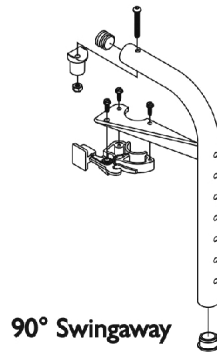

Swingaway Footrest Support Assemblies

60, 70, 80 and 90 Degrees

Swingaway Footrest Support Assemblies

60, 70, 80 and 90 Degrees

Item Number	Note	Part Number	Description	Quantity Per	
				Package	Assembly
1	A,B	See Chart	#1 Swingaway Footrest Support Assemblies (60, 70, 80, and 90 Degrees)	1	1
2	G	1056328	Plug Button, Black (1")	1	1
3		1017148	Pivot, Footrest	1	1
4		1025736	Locknut (1/4-20)	1	1
5		1025451	Screw, Slotted Hex Washer Head (#10-32 x 5/8")	1	2
6		1017423	Screw, Slotted Hex Washer Head w/ Patch (#10-32 x 1/2")	1	1
7		1025454	Housing, Latch - Right	1	1
7		1025455	Housing, Latch - Left	1	1
8		1026124	Collar, Anti-Rattle	1	1
9		1001762	Screw, Socket Button Head (1/4-20 x 1-3/4")	1	1
10		1045267	Screw, Hex Head w/ Patch (1/4-20 x 3/4")	1	1
11		1026099	Spacer, Coved (1/4 x 11/16 x 1/2")	1	1
12	A	1038232-NLA	NLA - Extension, Footrest, Color	1	1
13	H	1020534	Insert, Threaded	1	1
14	A,C	8881038231	Kit, 3" Extension w/ Hardware (Pair)	1	1
15	D	1028004	Kit, Pivot Slide Tube Mounting Hardware (Pair)	1	1
16	E,F	1026703	Kit, Pivot/Slide Tube Mounting Hardware (Pair)	1	1

NOTE: A - Specify frame finish when ordering.
 B - Includes Footrest Support and items 2-9
 C - Includes items 10-12. Hardware quantity accommodates the right and left side
 D - Includes items 10 and 11. For use on 60 degree and 70 degree front riggings, see exception below.
 E - Includes items 10, 11 and 13. Hardware quantity accommodates the right and left side
 F - For use on 60 degree front riggings without longer pivot/slide tube and 1651 footplate option only.
 G - Use a quantity of two when replacing parts for an MFX style footrest.
 H - As of 8/15/03, the Threaded Insert was revised from 3 to 5 Holes. Threaded Insert is Backward Compatible and does not require ordering in Pairs.