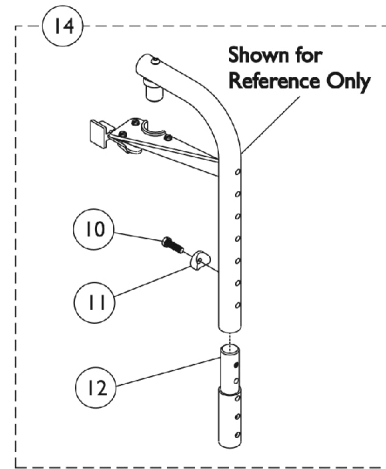

Swingaway Footrest Support Assemblies

60, 70, 80 and 90 Degrees

Swingaway Footrest Support Assemblies

60, 70, 80 and 90 Degrees

Item Number	Note	Part Number	Description	Quantity Per	
				Package	Assembly
1	A,B	See Chart	#1 Swingaway Footrest Support Assemblies (60, 70, 80, and 90 Degrees)	1	1
2	G	1056328	Plug Button, Black (1")	1	1
3		1017148	Pivot, Footrest	1	1
4		1025736	Locknut (1/4-20)	1	1
5		1025451	Screw, Slotted Hex Washer Head (#10-32 x 5/8")	1	2
6		1017423	Screw, Slotted Hex Washer Head w/ Patch (#10-32 x 1/2")	1	1
7		1025454	Housing, Latch - Right	1	1
7		1025455	Housing, Latch - Left	1	1
8		1026124	Collar, Anti-Rattle	1	1
9		1001762	Screw, Socket Button Head (1/4-20 x 1-3/4")	1	1
10		1045267	Screw, Hex Head w/ Patch (1/4-20 x 3/4")	1	1
11		1026099	Spacer, Coved (1/4 x 11/16 x 1/2")	1	1
12	A	1038232-NLA	NLA - Extension, Footrest, Color	1	1
13	H	1020534	Insert, Threaded	1	1
14	A,C	8881038231	Kit, 3" Extension w/ Hardware (Pair)	1	1
15	D	1028004	Kit, Pivot Slide Tube Mounting Hardware (Pair)	1	1
16	E,F	1026703	Kit, Pivot/Slide Tube Mounting Hardware (Pair)	1	1

NOTE: A - Specify frame finish when ordering.
 B - Includes Footrest Support and items 2-9
 C - Includes items 10-12. Hardware quantity accommodates the right and left side
 D - Includes items 10 and 11. For use on 60 degree and 70 degree front riggings, see exception below.
 E - Includes items 10, 11 and 13. Hardware quantity accommodates the right and left side
 F - For use on 60 degree front riggings without longer pivot/slide tube and 1651 footplate option only.
 G - Use a quantity of two when replacing parts for an MFX style footrest.
 H - As of 8/15/03, the Threaded Insert was revised from 3 to 5 Holes. Threaded Insert is Backward Compatible and does not require ordering in Pairs.