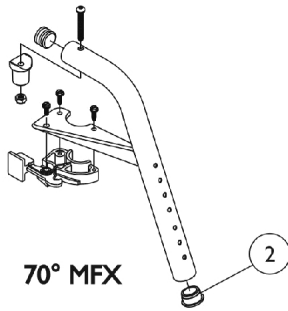

Swingaway Footrest Support Assemblies

60, 70, 80 and 90 Degrees

Swingaway Footrest Support Assemblies

60, 70, 80 and 90 Degrees

Item Number	Note	Part Number	Description	Quantity Per	
				Package	Assembly
1	A,B	See Chart	#1 Swingaway Footrest Support Assemblies (60, 70, 80, and 90 Degrees)	1	1
2	G	1056328	Plug Button, Black (1")	1	1
3		1017148	Pivot, Footrest	1	1
4		1025736	Locknut (1/4-20)	1	1
5		1025451	Screw, Slotted Hex Washer Head (#10-32 x 5/8")	1	2
6		1017423	Screw, Slotted Hex Washer Head w/ Patch (#10-32 x 1/2")	1	1
7		1025454	Housing, Latch - Right	1	1
7		1025455	Housing, Latch - Left	1	1
8		1026124	Collar, Anti-Rattle	1	1
9		1001762	Screw, Socket Button Head (1/4-20 x 1-3/4")	1	1
10		1045267	Screw, Hex Head w/ Patch (1/4-20 x 3/4")	1	1
11		1026099	Spacer, Coved (1/4 x 11/16 x 1/2")	1	1
12	A	1038232-NLA	NLA - Extension, Footrest, Color	1	1
13	H	1020534	Insert, Threaded	1	1
14	A,C	8881038231	Kit, 3" Extension w/ Hardware (Pair)	1	1
15	D	1028004	Kit, Pivot Slide Tube Mounting Hardware (Pair)	1	1
16	E,F	1026703	Kit, Pivot/Slide Tube Mounting Hardware (Pair)	1	1

NOTE: A - Specify frame finish when ordering.
 B - Includes Footrest Support and items 2-9
 C - Includes items 10-12. Hardware quantity accommodates the right and left side
 D - Includes items 10 and 11. For use on 60 degree and 70 degree front riggings, see exception below.
 E - Includes items 10, 11 and 13. Hardware quantity accommodates the right and left side
 F - For use on 60 degree front riggings without longer pivot/slide tube and 1651 footplate option only.
 G - Use a quantity of two when replacing parts for an MFX style footrest.
 H - As of 8/15/03, the Threaded Insert was revised from 3 to 5 Holes. Threaded Insert is Backward Compatible and does not require ordering in Pairs.