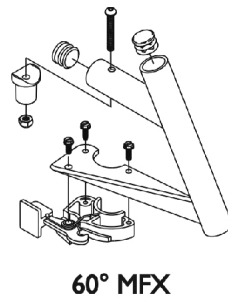

Swingaway Footrest Support Assemblies

60, 70, 80 and 90 Degrees

Swingaway Footrest Support Assemblies

60, 70, 80 and 90 Degrees

Item Number	Note	Part Number	Description	Quantity Per	
				Package	Assembly
1	A,B	See Chart	#1 Swingaway Footrest Support Assemblies (60, 70, 80, and 90 Degrees)	1	1
2	G	1056328	Plug Button, Black (1")	1	1
3		1017148	Pivot, Footrest	1	1
4		1025736	Locknut (1/4-20)	1	1
5		1025451	Screw, Slotted Hex Washer Head (#10-32 x 5/8")	1	2
6		1017423	Screw, Slotted Hex Washer Head w/ Patch (#10-32 x 1/2")	1	1
7		1025454	Housing, Latch - Right	1	1
7		1025455	Housing, Latch - Left	1	1
8		1026124	Collar, Anti-Rattle	1	1
9		1001762	Screw, Socket Button Head (1/4-20 x 1-3/4")	1	1
10		1045267	Screw, Hex Head w/ Patch (1/4-20 x 3/4")	1	1
11		1026099	Spacer, Coved (1/4 x 11/16 x 1/2")	1	1
12	A	1038232-NLA	NLA - Extension, Footrest, Color	1	1
13	H	1020534	Insert, Threaded	1	1
14	A,C	8881038231	Kit, 3" Extension w/ Hardware (Pair)	1	1
15	D	1028004	Kit, Pivot Slide Tube Mounting Hardware (Pair)	1	1
16	E,F	1026703	Kit, Pivot/Slide Tube Mounting Hardware (Pair)	1	1

NOTE: A - Specify frame finish when ordering.
 B - Includes Footrest Support and items 2-9
 C - Includes items 10-12. Hardware quantity accommodates the right and left side
 D - Includes items 10 and 11. For use on 60 degree and 70 degree front riggings, see exception below.
 E - Includes items 10, 11 and 13. Hardware quantity accommodates the right and left side
 F - For use on 60 degree front riggings without longer pivot/slide tube and 1651 footplate option only.
 G - Use a quantity of two when replacing parts for an MFX style footrest.
 H - As of 8/15/03, the Threaded Insert was revised from 3 to 5 Holes. Threaded Insert is Backward Compatible and does not require ordering in Pairs.