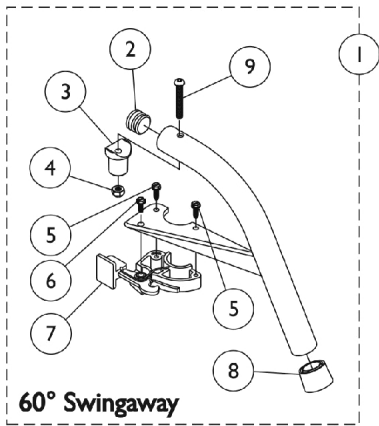

Swingaway Footrest Support Assemblies

60, 70, 80 and 90 Degrees

Swingaway Footrest Support Assemblies

60, 70, 80 and 90 Degrees

Item Number	Note	Part Number	Description	Quantity Per	
				Package	Assembly
1	A,B	See Chart	#1 Swingaway Footrest Support Assemblies (60, 70, 80, and 90 Degrees)	1	1
2	G	1056328	Plug Button, Black (1")	1	1
3		1017148	Pivot, Footrest	1	1
4		1025736	Locknut (1/4-20)	1	1
5		1025451	Screw, Slotted Hex Washer Head (#10-32 x 5/8")	1	2
6		1017423	Screw, Slotted Hex Washer Head w/ Patch (#10-32 x 1/2")	1	1
7		1025454	Housing, Latch - Right	1	1
7		1025455	Housing, Latch - Left	1	1
8		1026124	Collar, Anti-Rattle	1	1
9		1001762	Screw, Socket Button Head (1/4-20 x 1-3/4")	1	1
10		1045267	Screw, Hex Head w/ Patch (1/4-20 x 3/4")	1	1
11		1026099	Spacer, Coved (1/4 x 11/16 x 1/2")	1	1
12	A	1038232-NLA	NLA - Extension, Footrest, Color	1	1
13	H	1020534	Insert, Threaded	1	1
14	A,C	8881038231	Kit, 3" Extension w/ Hardware (Pair)	1	1
15	D	1028004	Kit, Pivot Slide Tube Mounting Hardware (Pair)	1	1
16	E,F	1026703	Kit, Pivot/Slide Tube Mounting Hardware (Pair)	1	1

NOTE: A - Specify frame finish when ordering.
 B - Includes Footrest Support and items 2-9
 C - Includes items 10-12. Hardware quantity accommodates the right and left side
 D - Includes items 10 and 11. For use on 60 degree and 70 degree front riggings, see exception below.
 E - Includes items 10, 11 and 13. Hardware quantity accommodates the right and left side
 F - For use on 60 degree front riggings without longer pivot/slide tube and 1651 footplate option only.
 G - Use a quantity of two when replacing parts for an MFX style footrest.
 H - As of 8/15/03, the Threaded Insert was revised from 3 to 5 Holes. Threaded Insert is Backward Compatible and does not require ordering in Pairs.