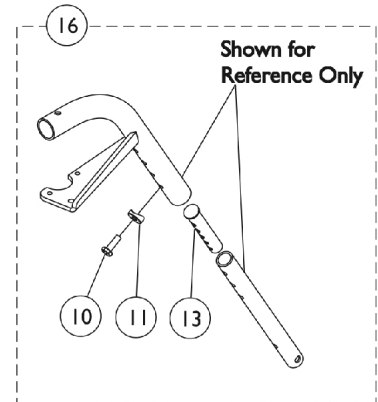

Swingaway Footrest Support Assemblies

60, 70, 80 and 90 Degrees

Swingaway Footrest Support Assemblies

60, 70, 80 and 90 Degrees

Item Number	Note	Part Number	Description	Quantity Per	
				Package	Assembly
1	A,B	See Chart	#1 Swingaway Footrest Support Assemblies (60, 70, 80, and 90 Degrees)	1	1
2	G	1056328	Plug Button, Black (1")	1	1
3		1017148	Pivot, Footrest	1	1
4		1025736	Locknut (1/4-20)	1	1
5		1025451	Screw, Slotted Hex Washer Head (#10-32 x 5/8")	1	2
6		1017423	Screw, Slotted Hex Washer Head w/ Patch (#10-32 x 1/2")	1	1
7		1025454	Housing, Latch - Right	1	1
7		1025455	Housing, Latch - Left	1	1
8		1026124	Collar, Anti-Rattle	1	1
9		1001762	Screw, Socket Button Head (1/4-20 x 1-3/4")	1	1
10		1045267	Screw, Hex Head w/ Patch (1/4-20 x 3/4")	1	1
11		1026099	Spacer, Coved (1/4 x 11/16 x 1/2")	1	1
12	A	1038232-NLA	NLA - Extension, Footrest, Color	1	1
13	H	1020534	Insert, Threaded	1	1
14	A,C	8881038231	Kit, 3" Extension w/ Hardware (Pair)	1	1
15	D	1028004	Kit, Pivot Slide Tube Mounting Hardware (Pair)	1	1
16	E,F	1026703	Kit, Pivot/Slide Tube Mounting Hardware (Pair)	1	1

NOTE: A - Specify frame finish when ordering.
 B - Includes Footrest Support and items 2-9
 C - Includes items 10-12. Hardware quantity accommodates the right and left side
 D - Includes items 10 and 11. For use on 60 degree and 70 degree front riggings, see exception below.
 E - Includes items 10, 11 and 13. Hardware quantity accommodates the right and left side
 F - For use on 60 degree front riggings without longer pivot/slide tube and 1651 footplate option only.
 G - Use a quantity of two when replacing parts for an MFX style footrest.
 H - As of 8/15/03, the Threaded Insert was revised from 3 to 5 Holes. Threaded Insert is Backward Compatible and does not require ordering in Pairs.