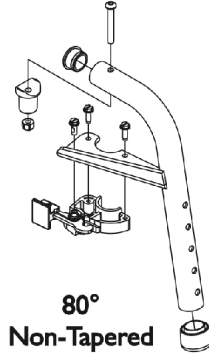

Swingaway Footrest Support Assemblies

60, 70, 80 and 90 Degrees

Swingaway Footrest Support Assemblies

60, 70, 80 and 90 Degrees

Item Number	Note	Part Number	Description	Quantity Per	
				Package	Assembly
1	A,B	See Chart	#1 Swingaway Footrest Support Assemblies (60, 70, 80, and 90 Degrees)	1	1
2	G	1056328	Plug Button, Black (1")	1	1
3		1017148	Pivot, Footrest	1	1
4		1025736	Locknut (1/4-20)	1	1
5		1025451	Screw, Slotted Hex Washer Head (#10-32 x 5/8")	1	2
6		1017423	Screw, Slotted Hex Washer Head w/ Patch (#10-32 x 1/2")	1	1
7		1025454	Housing, Latch - Right	1	1
7		1025455	Housing, Latch - Left	1	1
8		1026124	Collar, Anti-Rattle	1	1
9		1001762	Screw, Socket Button Head (1/4-20 x 1-3/4")	1	1
10		1045267	Screw, Hex Head w/ Patch (1/4-20 x 3/4")	1	1
11		1026099	Spacer, Coved (1/4 x 11/16 x 1/2")	1	1
12	A	1038232-NLA	NLA - Extension, Footrest, Color	1	1
13	H	1020534	Insert, Threaded	1	1
14	A,C	8881038231	Kit, 3" Extension w/ Hardware (Pair)	1	1
15	D	1028004	Kit, Pivot Slide Tube Mounting Hardware (Pair)	1	1
16	E,F	1026703	Kit, Pivot/Slide Tube Mounting Hardware (Pair)	1	1

NOTE: A - Specify frame finish when ordering.
 B - Includes Footrest Support and items 2-9
 C - Includes items 10-12. Hardware quantity accommodates the right and left side
 D - Includes items 10 and 11. For use on 60 degree and 70 degree front riggings, see exception below.
 E - Includes items 10, 11 and 13. Hardware quantity accommodates the right and left side
 F - For use on 60 degree front riggings without longer pivot/slide tube and 1651 footplate option only.
 G - Use a quantity of two when replacing parts for an MFX style footrest.
 H - As of 8/15/03, the Threaded Insert was revised from 3 to 5 Holes. Threaded Insert is Backward Compatible and does not require ordering in Pairs.